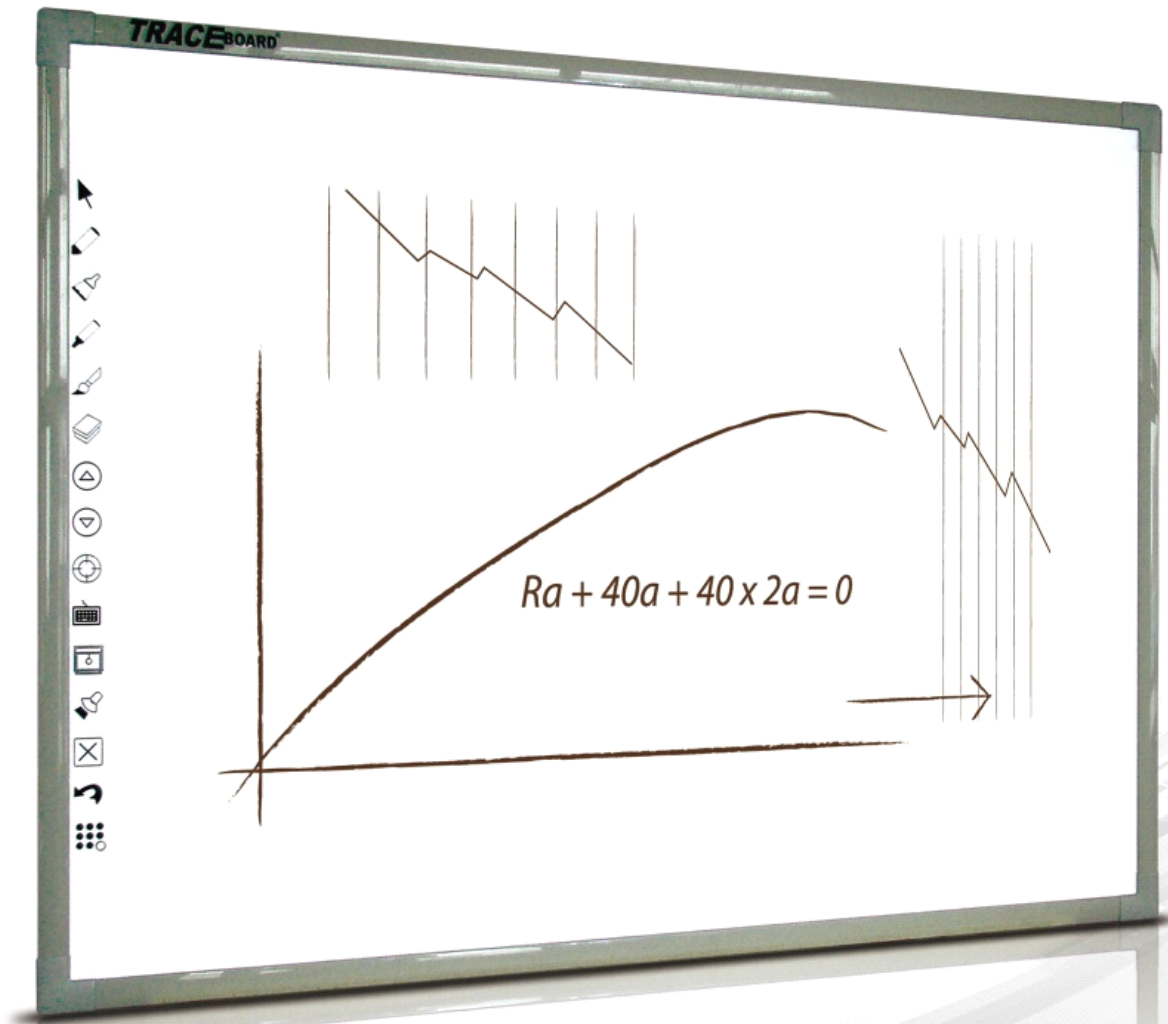

Software Features

- Digital curtain - Digital magnifier
- Advanced Object Control
- Video Capture
- Embedded Flash Playing & Creating
- Sound Part Selection
- Layer support
- Optical shape recognition.
- Optical character recognition
- Complete set of geometry tools
- Virtual on-screen keyboard with Greek Characters
- Action video recorder
- Direct access to web browser
- Clipart library with easy search function
- Compatible with video conferencing with other Classrooms
- Import and export to office application
- Export lessons to HTML format
- Save content in image formats : jpg, bmp, TIFF, pdf
- Compatible with Windows (XP, VISTA, 7, 8), Linux, Mac OS 10.x
- Localized Greek User Interface, manual and help files.